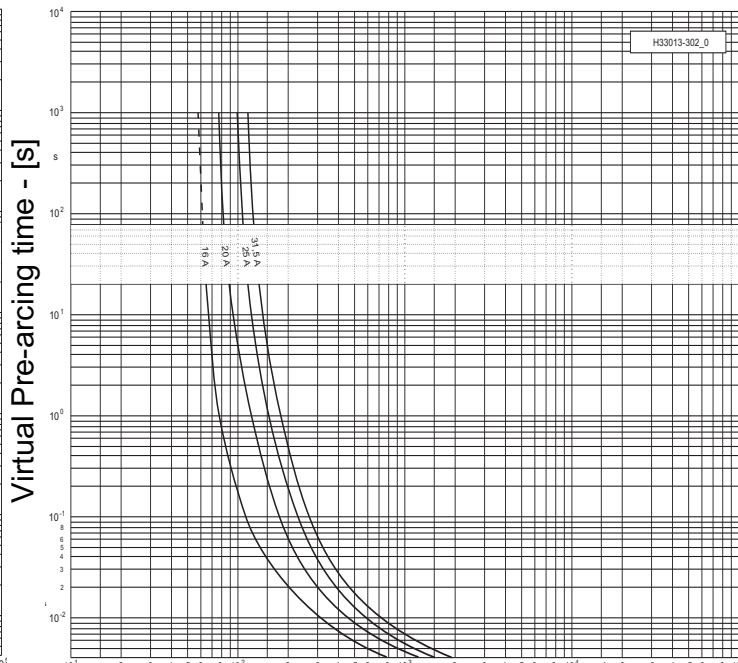

Total Clearing

R.M.S. Prospective Current [A]