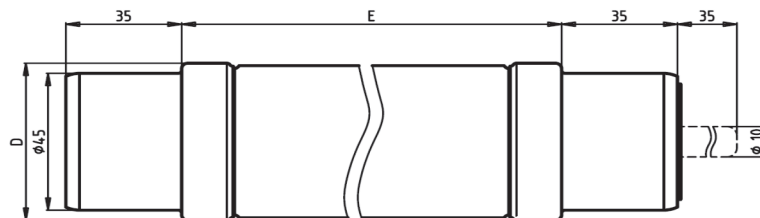

### HHOD-B, Current-Limiting, Back-Up, Under Oil Transformer and Switchgear Protection

Current ratings [A]; 6.3, 10, 16, 20, 25, 31.5,

E=192mm	Page	E=292mm	Page	E=367mm	Page	E=442mm	Page	E=537mm	Page
<b>24kV</b>									
						3032913.16	86		
						3033013.20 - 31.5	86		

**HHOD-B**  
24kV - Rated Voltage[U<sub>n</sub>]

**High Voltage Current-Limiting Fuses**  
For Oil Transformer applications

Standard(s)  
IEC 60282-1  
DIN 43 625  
VDE 0670-4

Size E=442mm

**Class  
Back-Up**

Rated Current I <sub>n</sub> [A]	Article Number	Diameter D	Weight [kg/1]	Rated Breaking Current I <sub>1</sub> [kA]	Minimum Breaking Current I <sub>3</sub> [A]	Pre-arcing I <sup>2</sup> t [A <sup>2</sup> s]	Total I <sup>2</sup> t @		Power Loss [W]	Cold Resistance [mΩ]
		[in/mm]					[A <sup>2</sup> s]	0.87U <sub>n</sub> [A <sup>2</sup> s]		
<b>With 80N Striker and Thermal Limiter/ w/o screen</b>										
16	3032913.16	2.09 / 53	2.2	63	56	250	—	2 000	59	—
<b>With 80N Striker and Thermal Limiter/ w/ screen</b>										
16	3033013.16	2.09 / 53	2.2	63	56	250	—	2 000	59	—
20	3033013.20	2.09 / 53	2.2	63	70	640	—	4 800	46	—
25	3033013.25	2.09 / 53	2.2	63	90	1 050	—	7 500	56	—
31.5	3033013.31.5	2.09 / 53	2.2	63	110	1 700	—	12 000	72	—