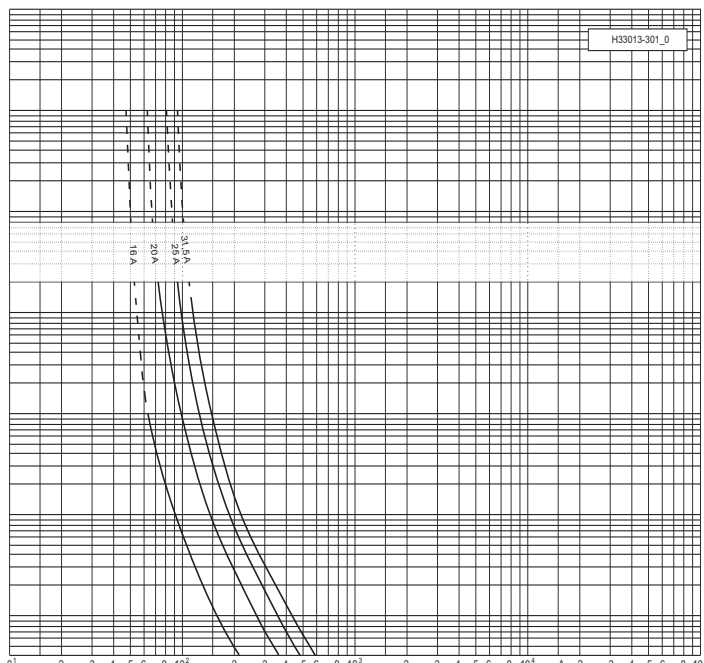

**HHOD-B Time-Current Characteristics - Minimum Melting and Total Clearing
Cut-Off Current Diagram
Current-Limiting, Back-Up, 24kV, E = 442mm (16A - 31.5A)**

3032913.16, 3033013.16 - 31.5

Minimum Melting