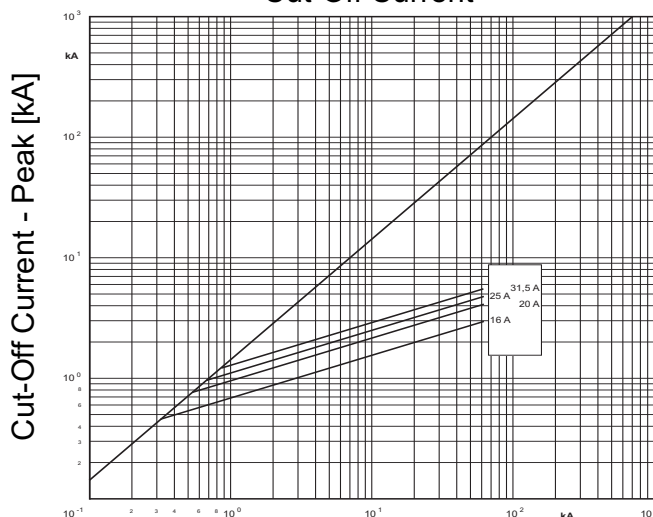

3032913.16, 3033013.16 - 31.5

Minimum Melting

Total Clearing

R.M.S. Prospective Current [A]

Cut-Off Current

Prospective Short Circuit Current [kA] - (Symmetrical r.m.s.)